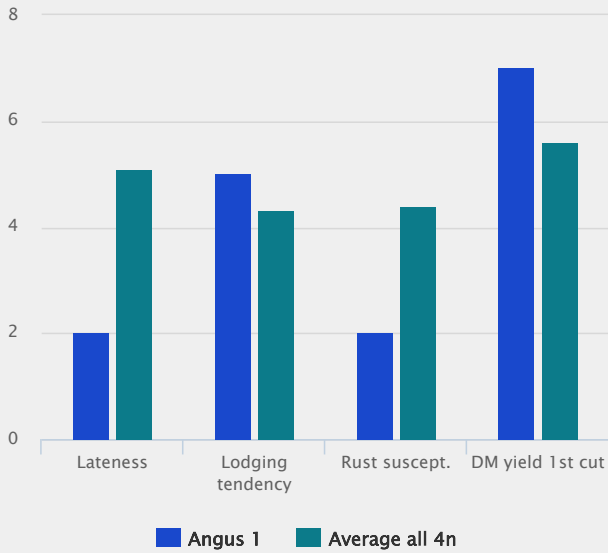

ANGUS 1

Lolium westerwoldicum

- Excellent variety with emphasis on the 1st cut
- Early heading and production
- Very good rust tolerance
- Tetraploid palatable variety

Growth habit

Angus 1 is a very erect type with a good lodging tolerance for fast and easy conservation.

Early heading

Angus 1 is amongst the earliest heading annual ryegrass varieties. This can benefit for both earlier forage production and for rapid soil stabilization.

High rust resistance

Angus 1 is one of the highest ranking varieties for rust resistance. An important characteristic for areas where rust can harm establishment or forage quality.

Technical Specifications

- Westerwold/annual ryegrass
- Early heading with high productivity
- Listed/recommended in RU
- Lateness: Early

Specification and ratings

Performance and resistance

Source: BSA Beschr. Sortenliste (Germany)

Ratings

Scale 1-9, where 9 = best or most pronounced